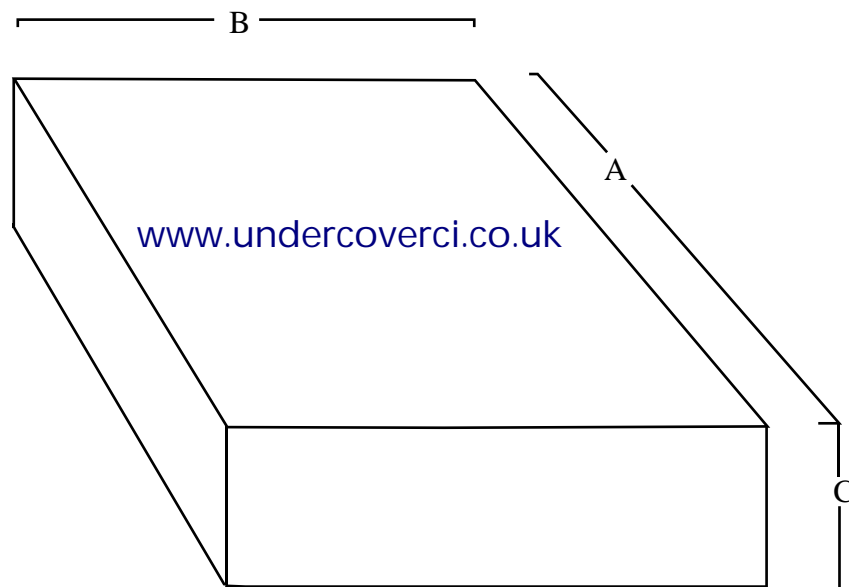

Full manufacture & repair service for all manner of waterproof & protective coverings & equipment. Specially hand made to order bespoke items.

BOXED SHAPED TRAILER COVER MEASUREMENT GUIDE

Please use the following diagram to assist in providing the measurements required for your item.

Please use millimetres or centimetres.

Please state if you have specific eyelet spacing requirements, otherwise eyelets will be spaced evenly

- A - Total length of trailer body
- B - Total width of trailer body
- C - Side depth of cover required